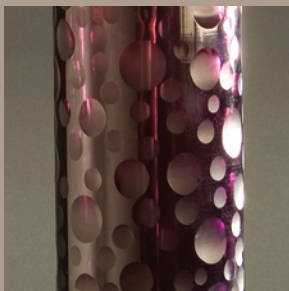

**LIST
OUTLET**

a-list outlet by allan knight
150 turtle creek blvd
suite 101
dallas, tx 75207
214 741 2227
www.allan-knight.com

**11153
AMETHYST DOTTED GLASS CYLINDER LAMP**

acrylic base
round white silk shade, 11 t, 12 b, 14 s
34 oah