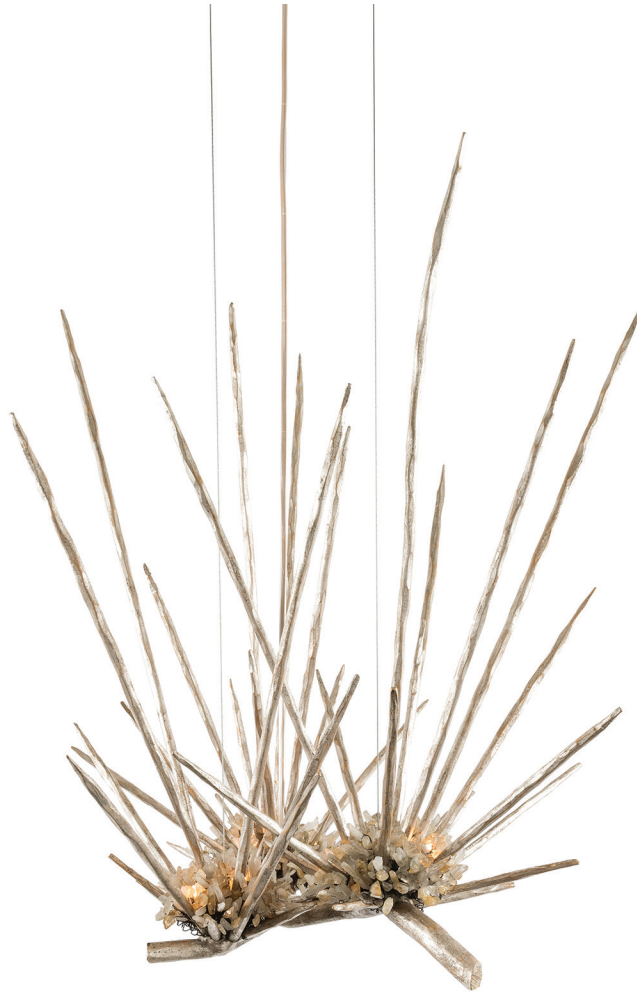

ALLAN KNIGHT

*live beautifully*

allan knight & associates

150 turtle creek blvd | suite 101 | dallas, tx 75207

214 741 2227 | [www.allan-knight.com](http://www.allan-knight.com)

**SAC36-SO**  
**CAPRI CHANDELIER SMALL**  
silver ochre gilt finish with  
custom citrine and rock crystal beads  
9 halogen lights, 30 – 32 dia x 36 h