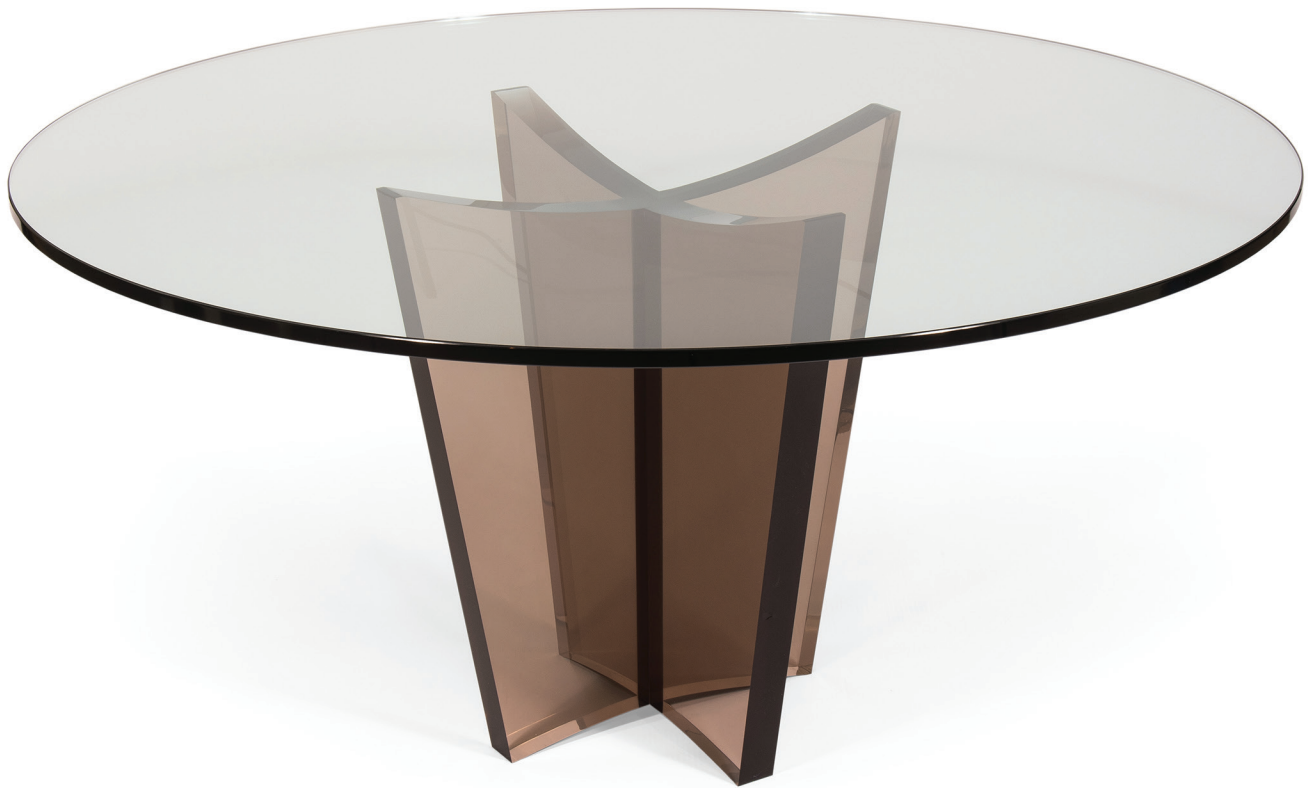

ALLAN  
KNIGHT

MODERN CLASSICS

allan knight modern classics  
150 turtle creek blvd | suite 101 | dallas, tx 75207  
214 741 2227 | [www.allan-knight.com](http://www.allan-knight.com)

**PL855INE DEL RAY DINING TABLE, BRONZE**

acrylic, base only, recommended top:  $\frac{3}{4}$ -inch clear glass, 48 - 66 dia or square, FPE or pencil polish, 28 x 28 x 29 h